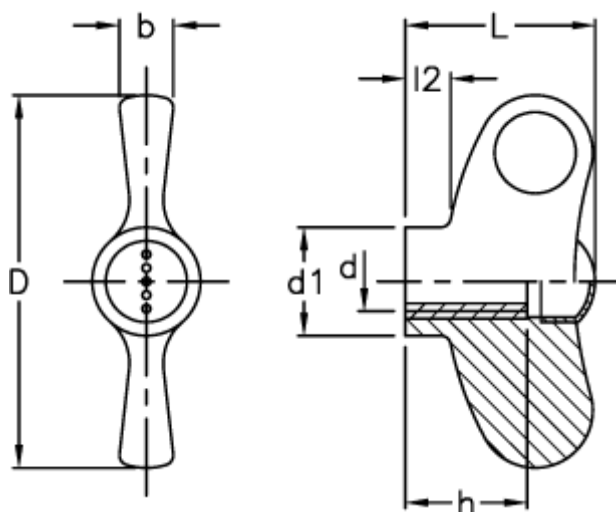

Article number: 23052232214

Description: E+G Wing nut
EWN.48 B-M6-C4, yellow cap

Measures

b	= 7
D	= 47
d1	= 13.5
d 6H	= M6
h	= 12
L	= 24
l2	= 5.5